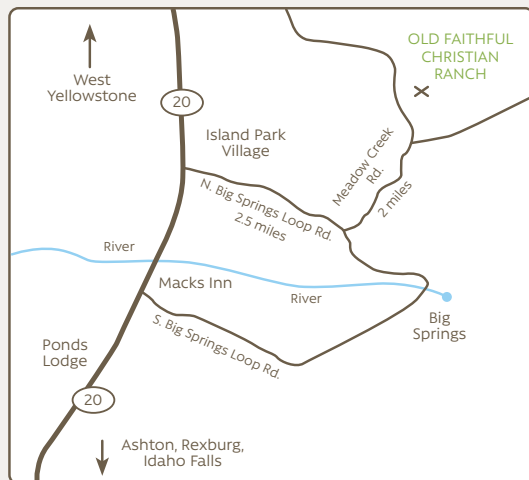

CONTACT US

145 6th Street, Idaho Falls, ID 83401
 campoffice@ofcr.org • www.ofcr.org

PROGRAM DIRECTOR

Brenda Wood (208) 390-9845
 programdirector@ofcr.org

CAMP DIRECTOR

Kevin Owen (208) 390-9840

Old Faithful Christian Ranch is located at
 4510 Meadow Creek Road, Island Park, ID 83429.

ABOUT OFCR

Old Faithful Christian Ranch, Inc. is a non-denominational Christian camp which started the summer of 1997 in Island Park, Idaho, near Yellowstone National Park, by a group of Christian churches in Southern Idaho and Wyoming. A small group of believers started praying for this camp ministry all the way back in 1988. Our Lord Jesus Christ was gracious during the summer of 1997 when the first summer camp was held with 109 campers attending Old Faithful Christian Ranch. Since then, the number of campers has grown to over 400 campers each summer. God has been blessing this ministry ever since.